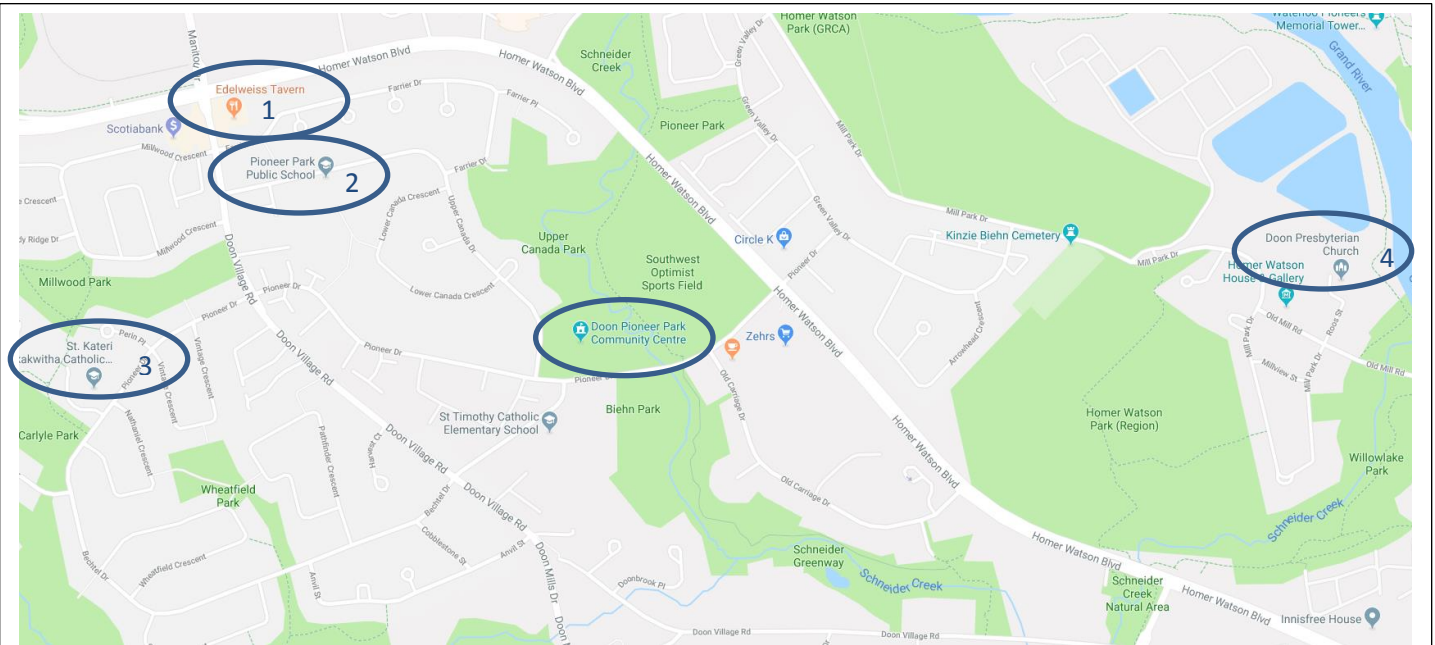

## Program Locations for DPPCA programming – FALL 2018

1. Forward Church (Edelweiss Tavern) - 600 Doon Village Rd, PRESCHOOL Programming
2. Pioneer Park Public School - 55 Upper Canada Dr., BASKETBALL Programming
3. St. Kateri Tekakwitha Catholic Elementary School - 560 Pioneer Dr., Adult Volleyball & Badminton Programming
4. Doon Presbyterian Church - 35 Roos St., Piano Lessons, Yoga & Tai Chi Programming

Groh Park Public School - 225 Thomas Slee Dr.,  
SOCCER, Cardio Thai Boxing/Stretch & Pound  
Programming

Brigadoon Public School - 415 Caryndale Dr., Adult  
Floor Hockey Programming