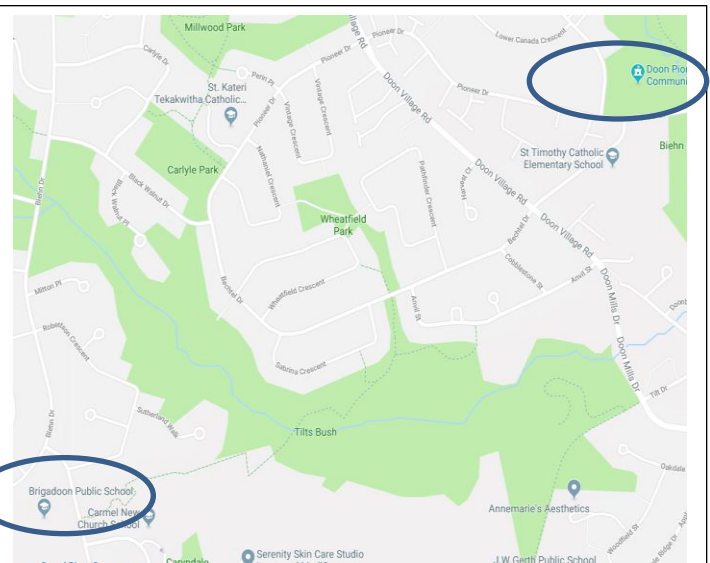

## Program Locations for DPPCA programming – FALL 2018

1. Forward Church (Edelweiss Tavern) - 600 Doon Village Rd, PRESCHOOL Programming
2. Pioneer Park Public School - 55 Upper Canada Dr., BASKETBALL Programming
3. St. Kateri Tekakwitha Catholic Elementary School - 560 Pioneer Dr., Adult Volleyball & Badminton Programming
4. Doon Presbyterian Church - 35 Roos St., Piano Lessons, Yoga & Tai Chi Programming

Groh Park Public School - 225 Thomas Slee Dr.,  
SOCCER, Cardio Thai Boxing/Stretch & Pound  
Programming

Brigadoon Public School - 415 Caryndale Dr., Adult  
Floor Hockey Programming