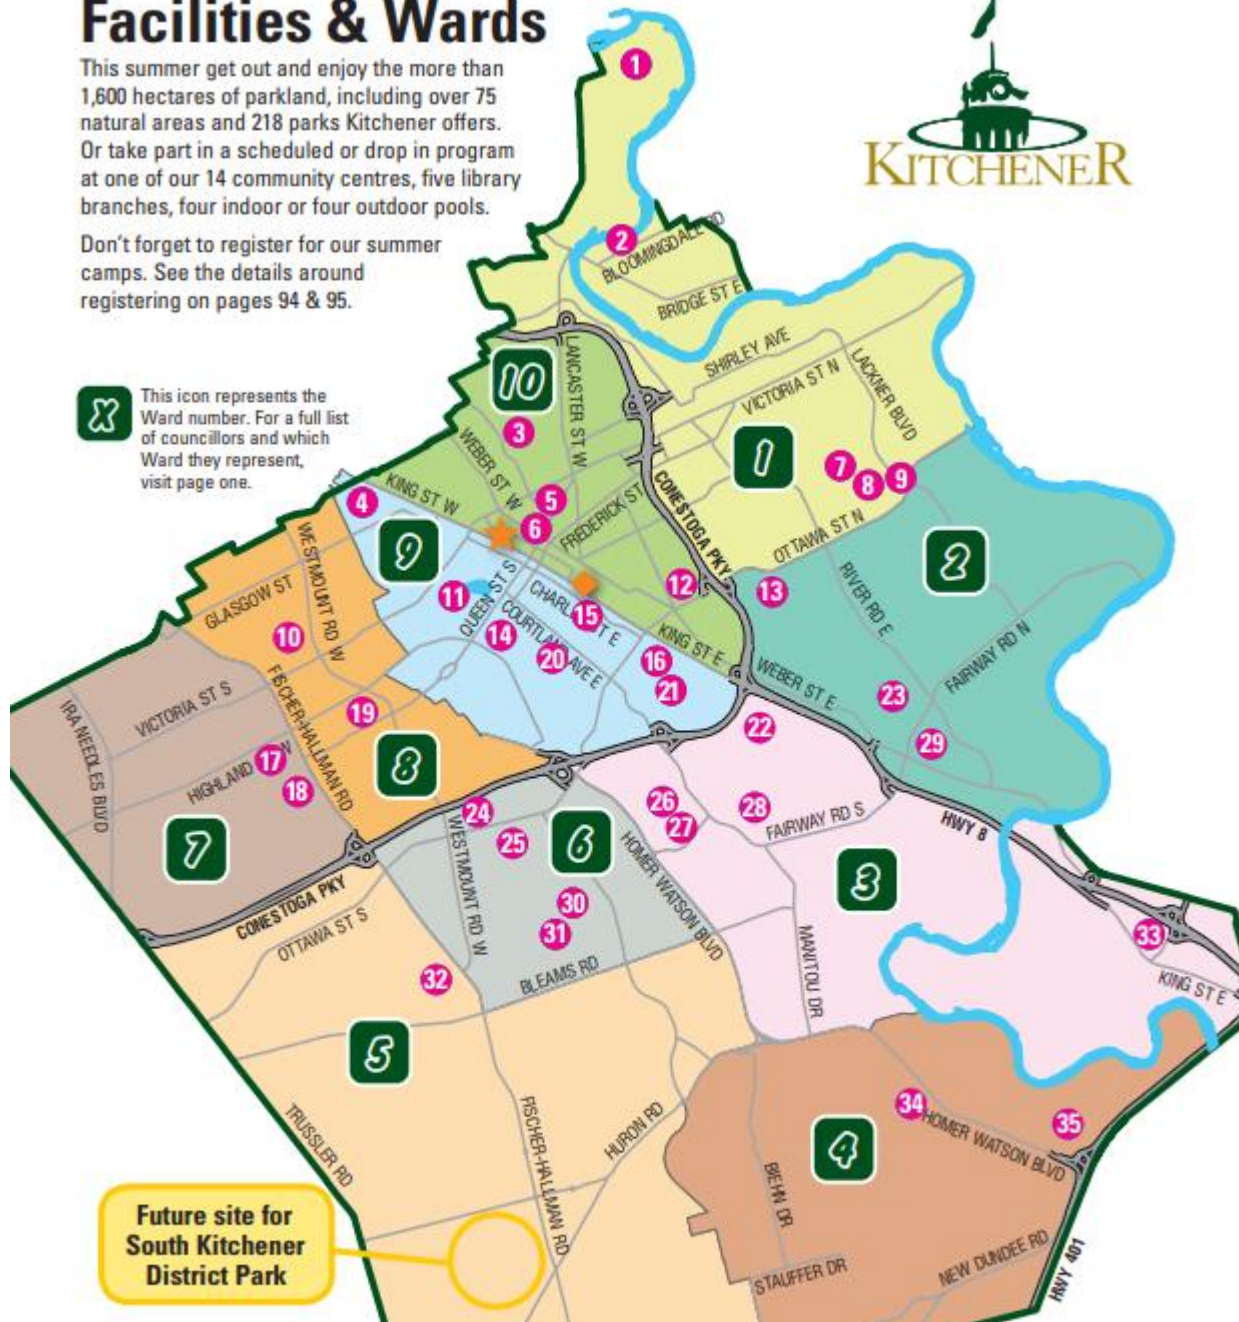

Skate parks

The Aud Skatepark
400 East Ave.

Fischer Park
Corner of Fischer-Hallman and
Queen's Boulevard

McLennan Park
901 Ottawa St. S.

Doon Skatium Mobile Skatepark

The park travels to a different community centre each week, making it accessible to boarders from across the city. It is also available for weekend rental for community events.

Splash pads

Breithaupt Park Splash Pad
Breithaupt Park, 806 Union St.

Centreville Chicopee Splash Pad
141 Morgan Ave.

Chandler Mowat Splash Pad
222 Chandler Dr.

Doon Pioneer Park Splash Pad
150 Pioneer Dr. **Currently CLOSED**

Victoria Park Splash Pad
Courtland Ave. W.

Facilities & Wards

This summer get out and enjoy the more than 1,600 hectares of parkland, including over 75 natural areas and 218 parks Kitchener offers. Or take part in a scheduled or drop in program at one of our 14 community centres, five library branches, four indoor or four outdoor pools.

Don't forget to register for our summer camps. See the details around registering on pages 94 & 95.

 This icon represents the Ward number. For a full list of councillors and which Ward they represent, visit page one.